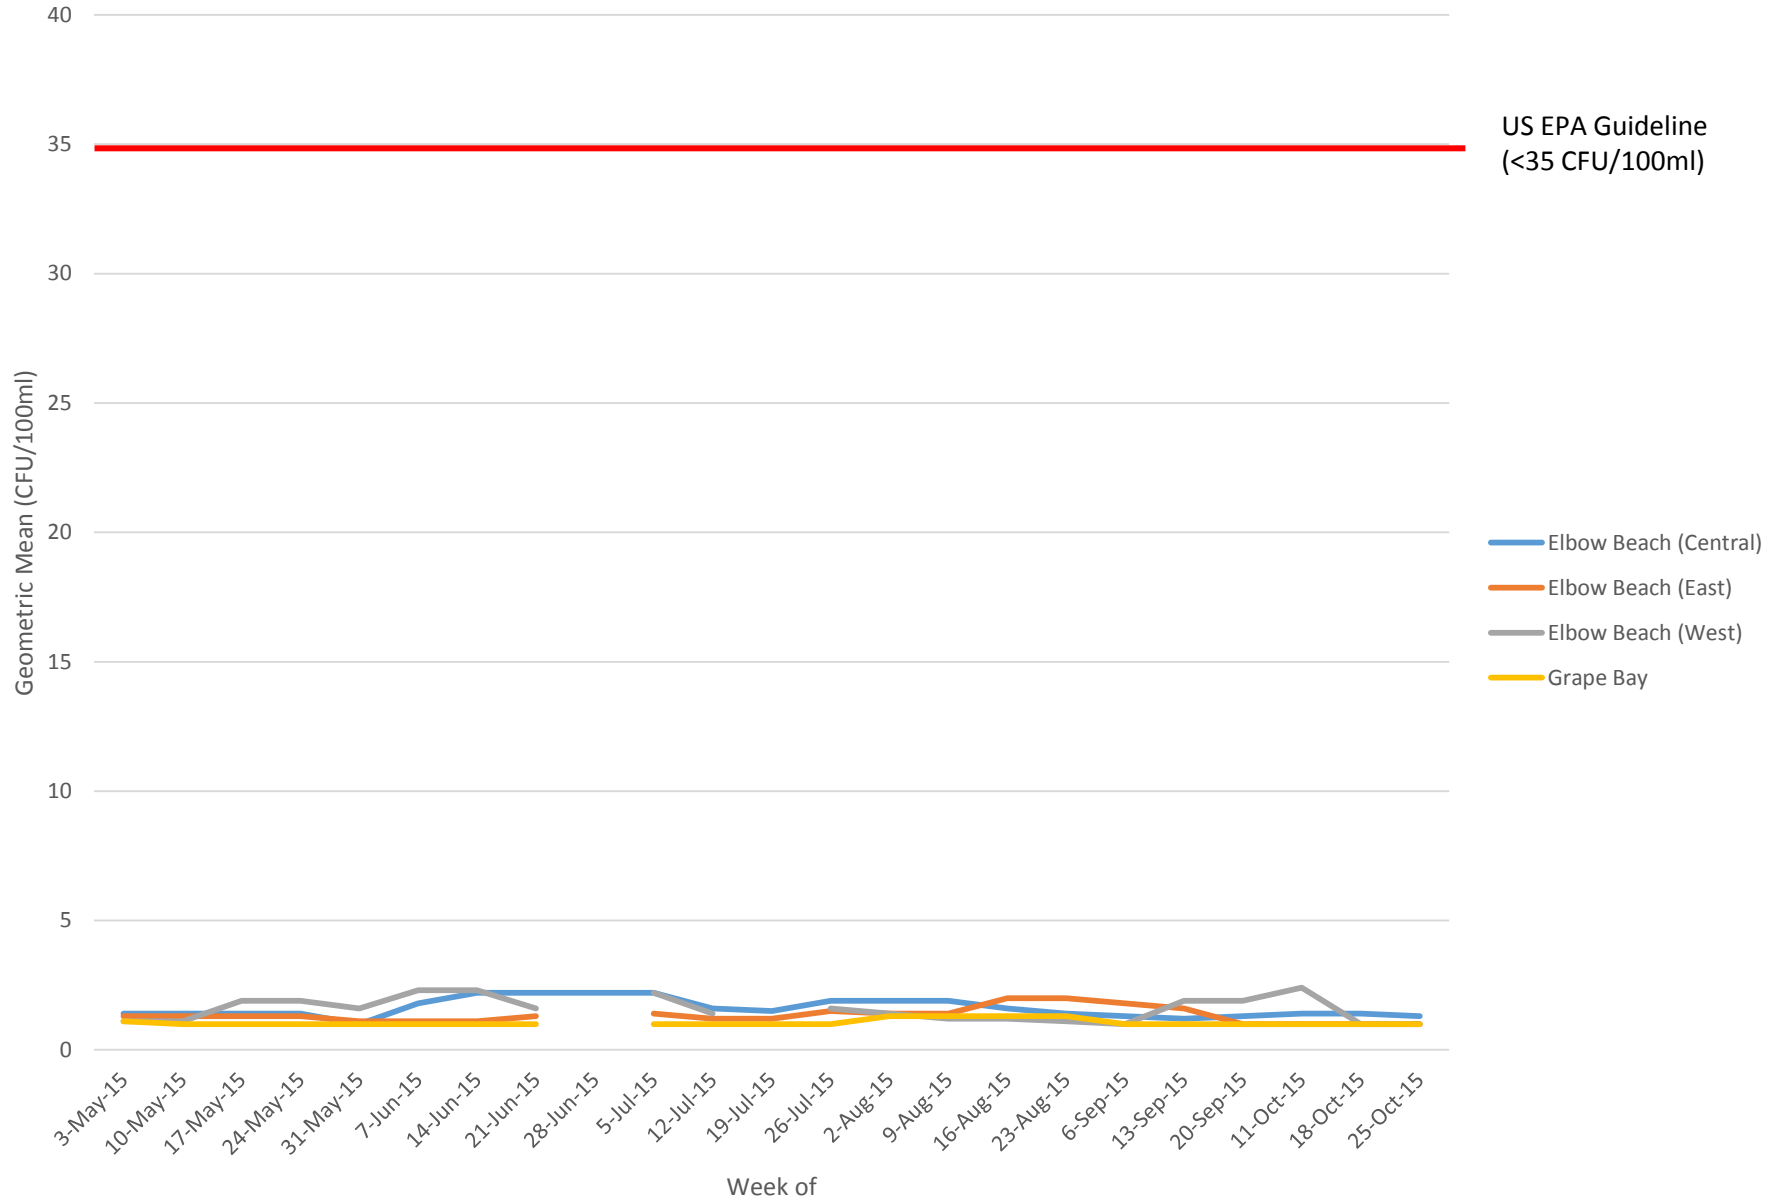

# Central Seawater Sampling Sites

# Eastern Seawater Sampling Sites

# Western Seawater Sampling Sites