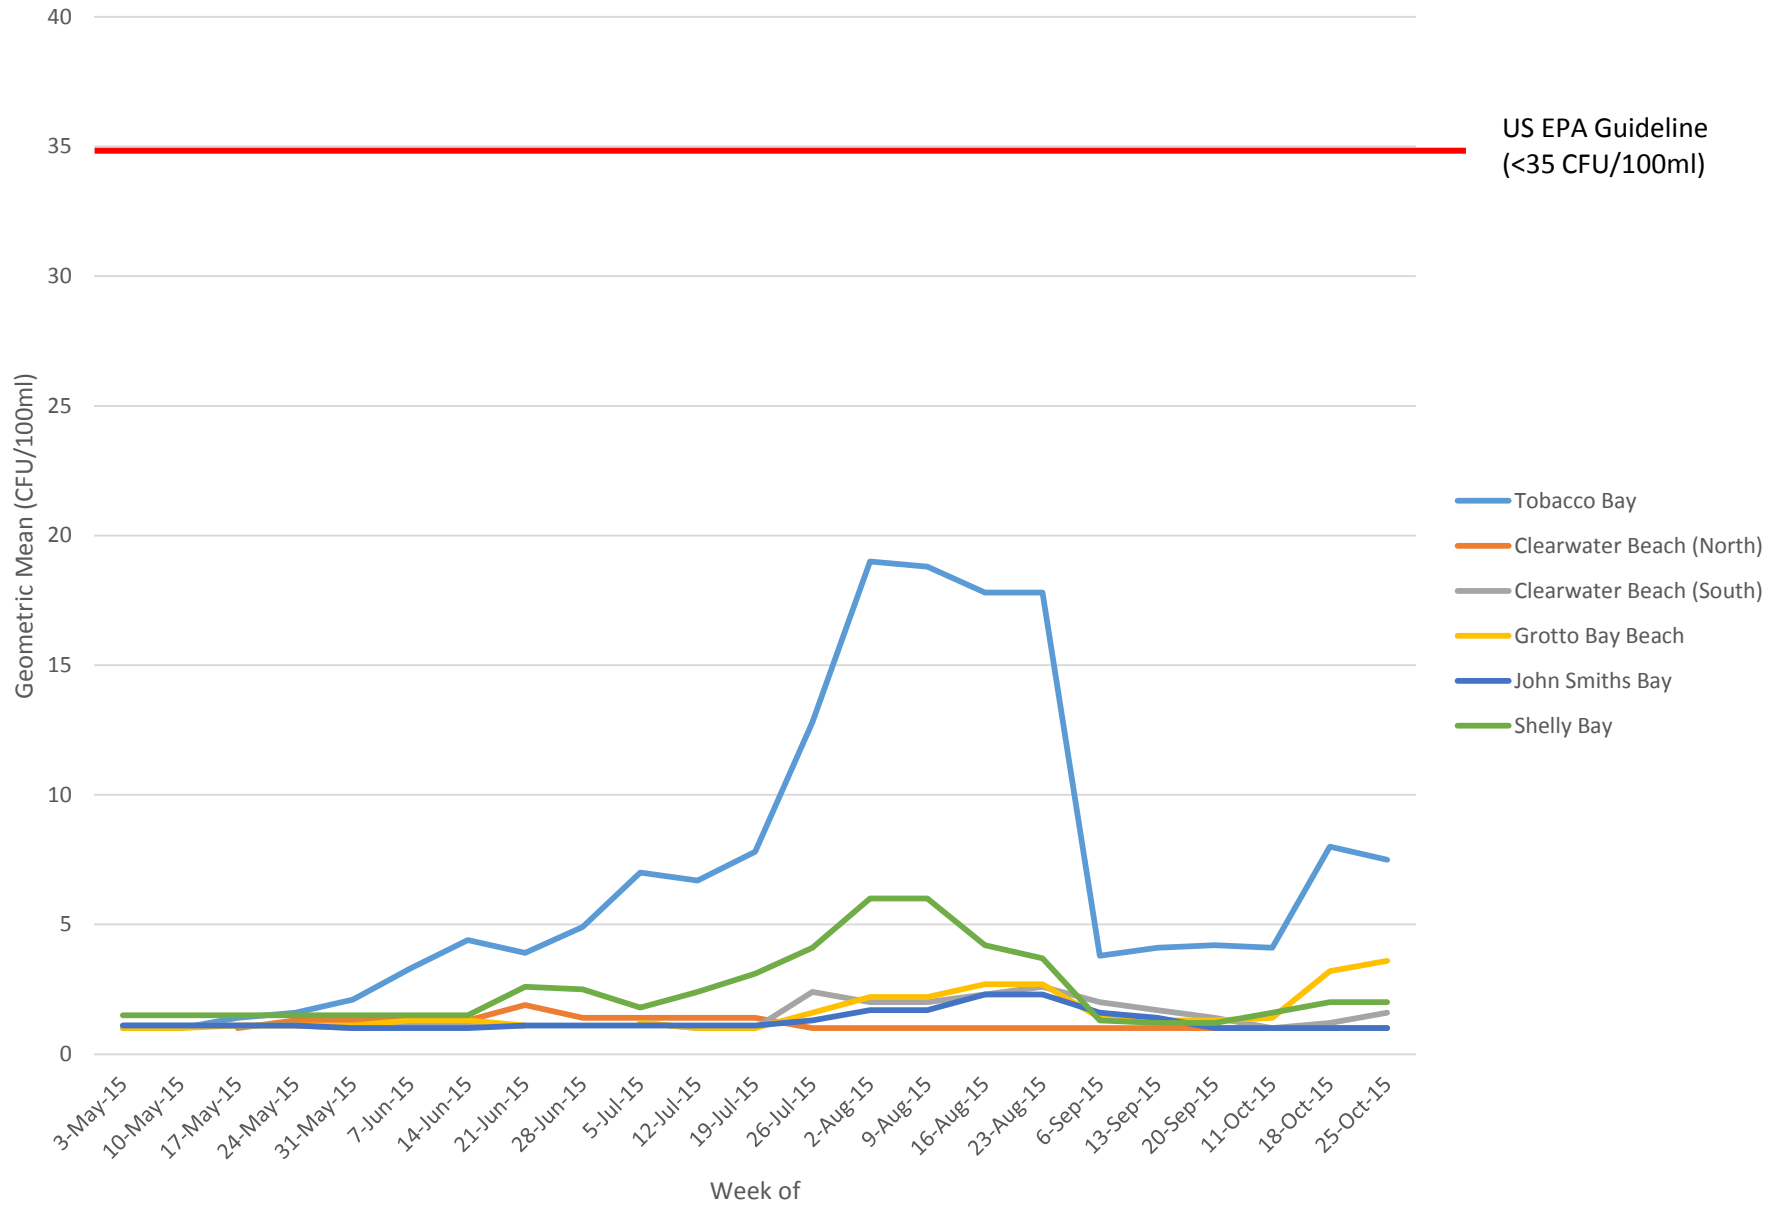

# Central Seawater Sampling Sites

# Eastern Seawater Sampling Sites

# Western Seawater Sampling Sites